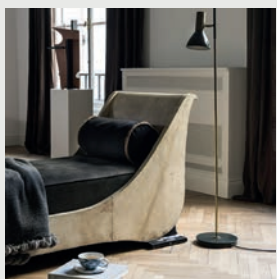

Divan Ombu

Additional information

Materials:	Wood structure / Parchment Linen or velvet. Parchment is a natural material and will present markings. No two pieces are alike.
Dimensions:	86" by 30" by 33" height
Customer's own fabric (COM):	You will need 5 yards of fabric
Care:	All of our parchment surfaces are protected with a thin coat of lacquer. Parchment surfaces can be cleaned with mild soapy water, avoid rubbing. Use a dry clean cloth to wipe away dust.