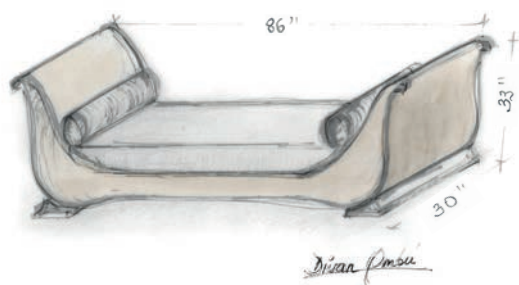

Divan Ombu

Additional information

Materials:	Wood structure / Parchment Linen or velvet. Parchment is a natural material and will present markings. No two pieces are alike.
Dimensions:	86" by 30" by 33" height
Customer's own fabric (COM):	You will need 5 yards of fabric
Care:	All of our parchment surfaces are protected with a thin coat of lacquer. Parchment surfaces can be cleaned with mild soapy water, avoid rubbing. Use a dry clean cloth to wipe away dust.