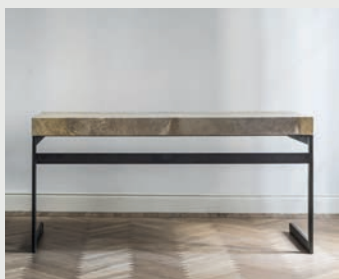

# Desk Pampa

## Additional information

Materials:	Parchment, lenga wood and steel Parchment is a natural material and will present markings. No two pieces are alike.
Dimensions:	48" by 22" by 30.1/2" height or 63" by 25.1/2" by 30.1/2"
Care:	All of our parchment surfaces are protected with a thin coat of lacquer. Parchment surfaces can be cleaned with mild soapy water, avoid rubbing. Use a dry clean cloth to wipe away dust.