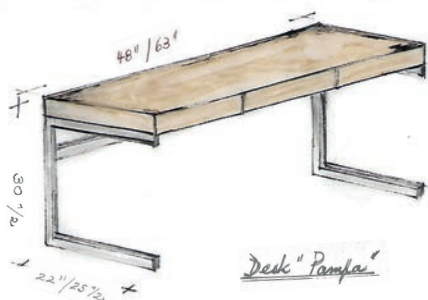

# Desk Pampa

## Additional information

Materials:	Parchment, lenga wood and steel Parchment is a natural material and will present markings. No two pieces are alike.
Dimensions:	48" by 22" by 30.1/2" height or 63" by 25.1/2" by 30.1/2"
Care:	All of our parchment surfaces are protected with a thin coat of lacquer. Parchment surfaces can be cleaned with mild soapy water, avoid rubbing. Use a dry clean cloth to wipe away dust.