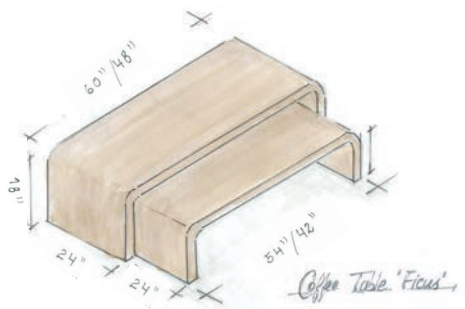

Coffee Table Ficus

Additional information

Materials:	Wood structure and parchment Parchment is a natural material and will present markings. No two pieces are alike
Dimensions:	42" by 24" by 15" height
Size 1	48" by 24" by 18" Heights
Size 2	54" by 24" by 15" height 60" by 24" by 18" height
Care:	All of our parchment surfaces are protected with a thin coat of lacquer. Parchment surfaces can be cleaned with mild soapy water, avoid rubbing. Use a dry clean cloth to wipe away dust.