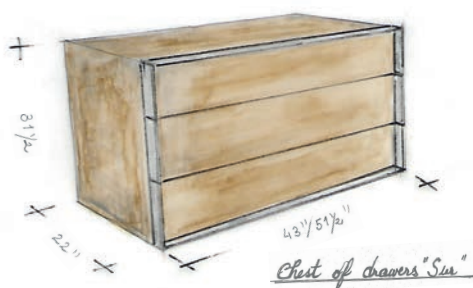

# Chest of Drawers Sur

## Additional information

Materials:	Parchment /wood/steel aged bronze. Parchment is a natural material and will present markings. No two pieces are alike.
Dimensions:	43" by 22" by 31.1/2" Or 51.1/2" by 22" by 31.1/2"
Care:	All of our parchment surfaces are protected with a thin coat of lacquer. Parchment surfaces can be cleaned with mild soapy water, avoid rubbing. Use a dry clean cloth to wipe away dust.