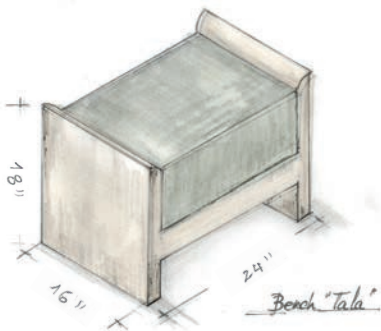

Bench Tala

Additional information

Materials:	Wood and parchment
Dimensions:	24" by 16" by 18" height
Customer's own fabric (COM):	You will need 3/4 of a yard per bench
Care:	All of our parchment surfaces are protected with a thin coat of lacquer. Parchment surfaces can be cleaned with mild soapy water, avoid rubbing. Use a dry clean cloth to wipe away dust.