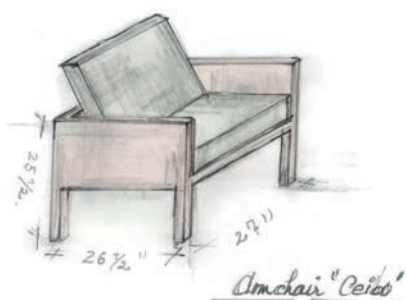

# Armchair Seibo

## Additional information

Materials:	Wood structure, parchment, linen or velvet. Parchment is a natural material and will present markings. No two pieces are alike.
Dimensions:	27" by 26.1/2" by 25.1/2" height
Customer's own fabric (COM):	You will need two and a half yards.
Care:	All of our parchment surfaces are protected with a thin coat of lacquer. Parchment surfaces can be cleaned with mild soapy water, avoid rubbing. Use a dry clean cloth to wipe away dust.